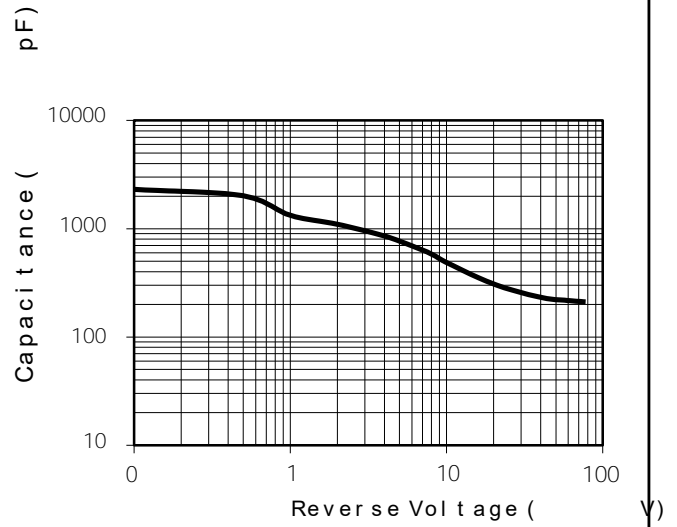

RATINGS AND CHARACTERISTICS CURVES (TA = 25 °C unless otherwise noted)

PACKAGE OUTLINE DIMENSIONS

DO-201AD

				4	
				1	

73URGXFW P@GH0
83' & LQIRUPDWLRQ

1 Inside Box

2 Outside Box

255	75	5	415	8	32
	100	/ carton	100	10	