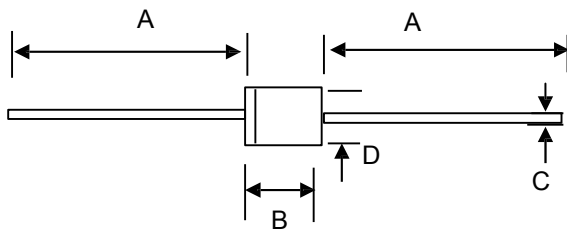

RATINGS AND CHARACTERISTICS CURVES (TA = 25 °C unless otherwise noted)

PACKAGE OUTLINE DIMENSIONS

DO-201AD

				4	
				1	

73URGXFW P@GH0
83' & LQIRUPDWLRQ

1 Inside Box

2 Outside Box

255	75	5	415	8	32
	100	/ carton	100	10	